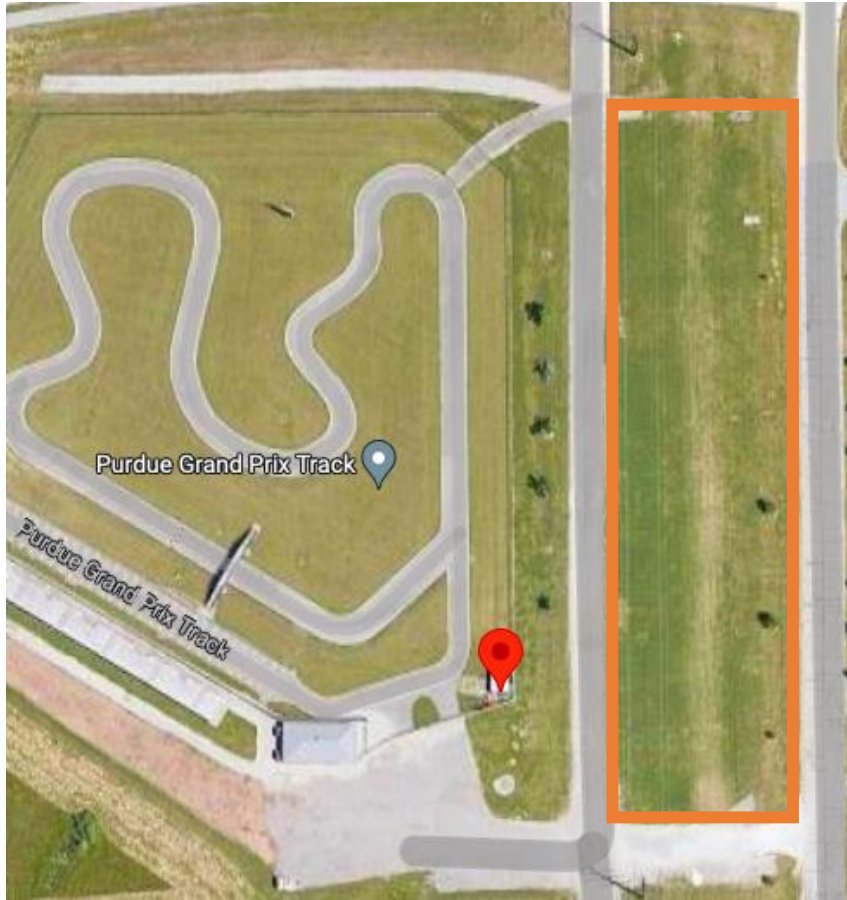

VIP Parking. Must have a parking pass.
1500 McCormick Rd, West Lafayette, IN 47906