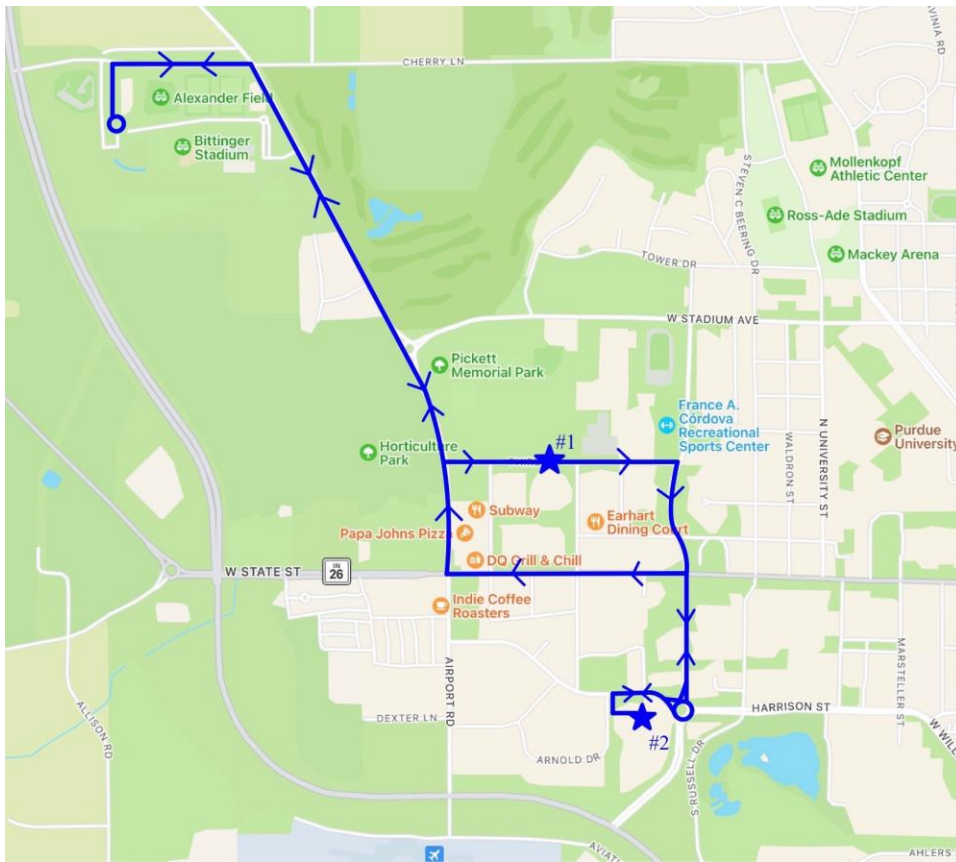

Race 66 Bus Routes

Red 8AM-5PM

1. IM Field ADA Parking Lot Stop
2. Grand Prix Bus Drop-Off/Pickup
3. Athletics ADA Bus Drop-Off/Pickup

“

Blue 8AM-6PM

1. Hillenbrand Bus Stop on 3rd Street
2. Discovery Parking Lot Bus Stop
3. Grand Prix Bus Drop-Off/Pick-Up

Purple 8AM-6PM

1. Stewart Center Bus Stop
2. Martin Jishke Dr. (In front of Krach Lawn)
3. Co-Rec Parking Lot (By Stadium Ave. Entrance closest to Track & Field Complex)
4. Grand Prix Bus Drop-Off/Pickup

Red Bus Route

1. Hillenbrand Bus Stop on 3rd Street
2. Discovery Parking Lot
3. Grand Prix Bus Drop-Off/Pick-Up

3. Co-Rec Parking Lot (By Stadium Ave. Entrance closest to Track & Field Complex)
4. Grand Prix Bus Drop-Off/Pickup